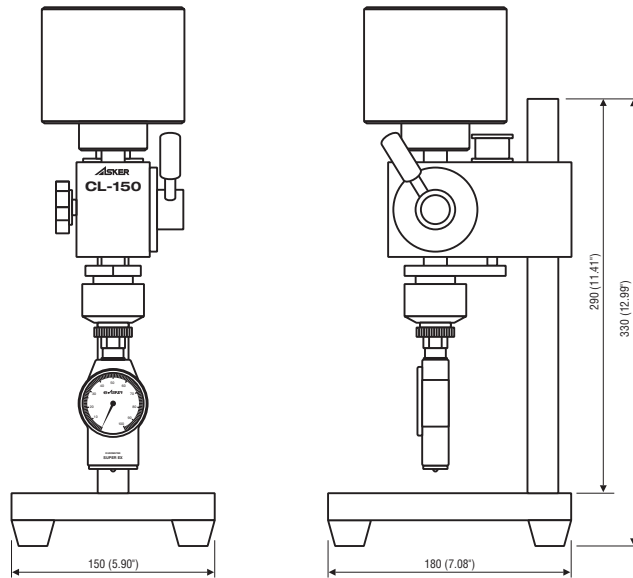

FORCE & TORQUE MEASUREMENT
ISO 9001 & ISO/IEC 17025 ACCREDITED

IMADA, Inc.®

3100 Dundee Rd., Suite 707, Northbrook, IL 60062
Tel: 847-562-0834 Fax: 847-562-0839
www.imada.com E-mail: imada@imada.com

Asker Durometer Constant Load Stand

Model CL-150 Dimensions for CL-150L CL-150H and CL-150M are the same except for the weight.

Model CL-150R1