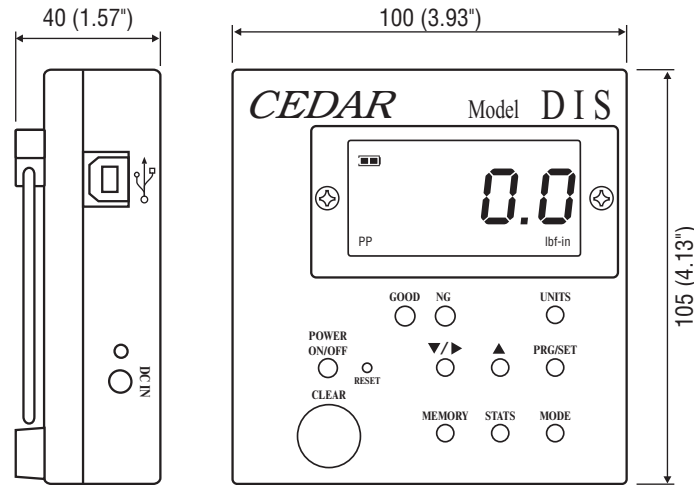

## Model DIS-IP

**DIS-IP**

**DIS-IPS**

	A	B	C	D	E	F	G
DIS-IP5	Ø40 (1.57")	40 (1.57")	5 (.20")	Ø60 (2.36")	Ø50 (1.97")	Ø4.5 (.18")	6.35 (1/4" Female Drive)
DIS-IP50	Ø50 (1.97")	63 (2.48")	10 (.39")	Ø90 (3.54")	Ø74 (2.91")	Ø6.5 (.26")	9.5 (3/8" Female Drive)
DIS-IP200	Ø60 (2.36")	72 (2.83")	10 (.39")	Ø110 (4.33")	Ø90 (3.54")	Ø8.3 (.32")	12.7 (1/2" Female Drive)
DIS-IP500	Ø80 (3.15")	99 (3.89")	15.5 (.61")	Ø140 (5.51")	Ø116 (4.57")	Ø10.5 (.41")	19 (3/4" Female Drive)
DIS-IPS5C	Ø28 (1.10")	34.4 (1.35")	2.5 (.098")	28 (1.10")	Ø44 (1.73")	Ø3.2 (.012")	20 (3/4" Female Drive)
DIS-IPS20C	Ø28 (1.10")	34 (1.33")	6 (.23")	28 (1.10")	Ø49 (1.92")	Ø3.2 (.012")	20 (3/4" Female Drive)