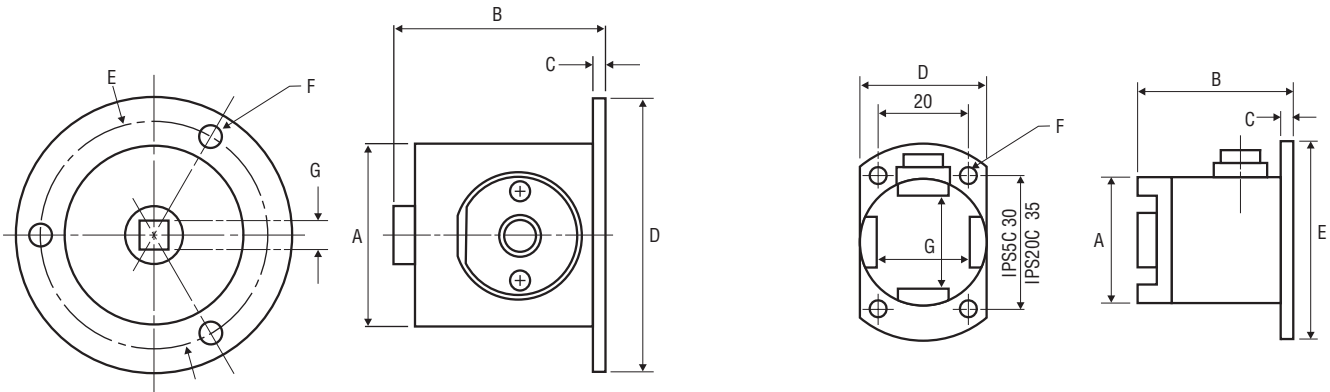

## Model DIS-IP

**DIS-IP**

**DIS-IPS**

	A	B	C	D	E	F	G
DIS-IP5	Ø40 (1.57")	40 (1.57")	5 (.20")	Ø60 (2.36")	Ø50 (1.97")	Ø4.5 (.18")	6.35 (1/4" Female Drive)
DIS-IP50	Ø50 (1.97")	63 (2.48")	10 (.39")	Ø90 (3.54")	Ø74 (2.91")	Ø6.5 (.26")	9.5 (3/8" Female Drive)
DIS-IP200	Ø60 (2.36")	72 (2.83")	10 (.39")	Ø110 (4.33")	Ø90 (3.54")	Ø8.3 (.32")	12.7 (1/2" Female Drive)
DIS-IP500	Ø80 (3.15")	99 (3.89")	15.5 (.61")	Ø140 (5.51")	Ø116 (4.57")	Ø10.5 (.41")	19 (3/4" Female Drive)
DIS-IPS5C	Ø28 (1.10")	34.4 (1.35")	2.5 (.098")	28 (1.10")	Ø44 (1.73")	Ø3.2 (.012")	20 (3/4" Female Drive)
DIS-IPS20C	Ø28 (1.10")	34 (1.33")	6 (.23")	28 (1.10")	Ø49 (1.92")	Ø3.2 (.012")	20 (3/4" Female Drive)