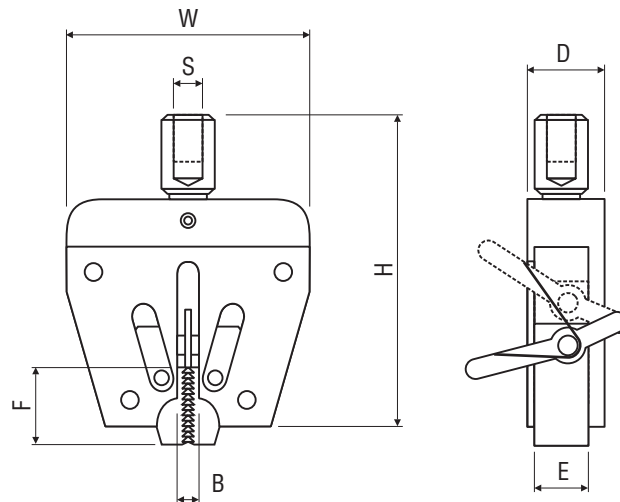

Wedge Grip KC-100 Capacity 110 lbf

Wedge Grips KC-1001, 5000

	KC-100	KC-1001	KC-5000
Capacity	110 lbf	220 lbf	1100 lbf
Width (W)	92mm	46mm	75mm
Height (H)	60mm	59mm	94mm
Depth (D)	30mm	14.5mm	36mm
Jaw opening (B)	Max. 3.0mm	Max. 2.0mm	Max. 5mm
Jaw width (E)	15mm	9.8mm	23.8mm
Jaw height (F)	22mm	15mm	26mm
Mounting screw (S)	M6	M6	M10