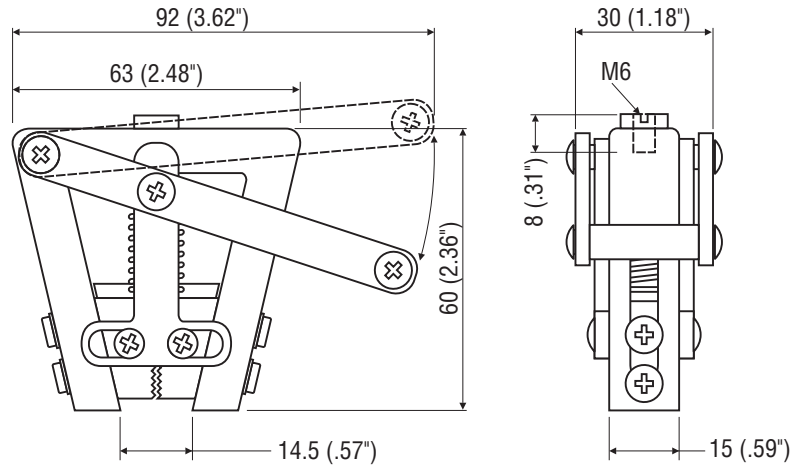

Wedge Grip KC-100 Capacity 110 lbf

Wedge Grips KC-1001, 5000

	KC-100	KC-1001	KC-5000
Capacity	110 lbf	220 lbf	1100 lbf
Width (W)	92mm	46mm	75mm
Height (H)	60mm	59mm	94mm
Depth (D)	30mm	14.5mm	36mm
Jaw opening (B)	Max. 3.0mm	Max. 2.0mm	Max. 5mm
Jaw width (E)	15mm	9.8mm	23.8mm
Jaw height (F)	22mm	15mm	26mm
Mounting screw (S)	M6	M6	M10